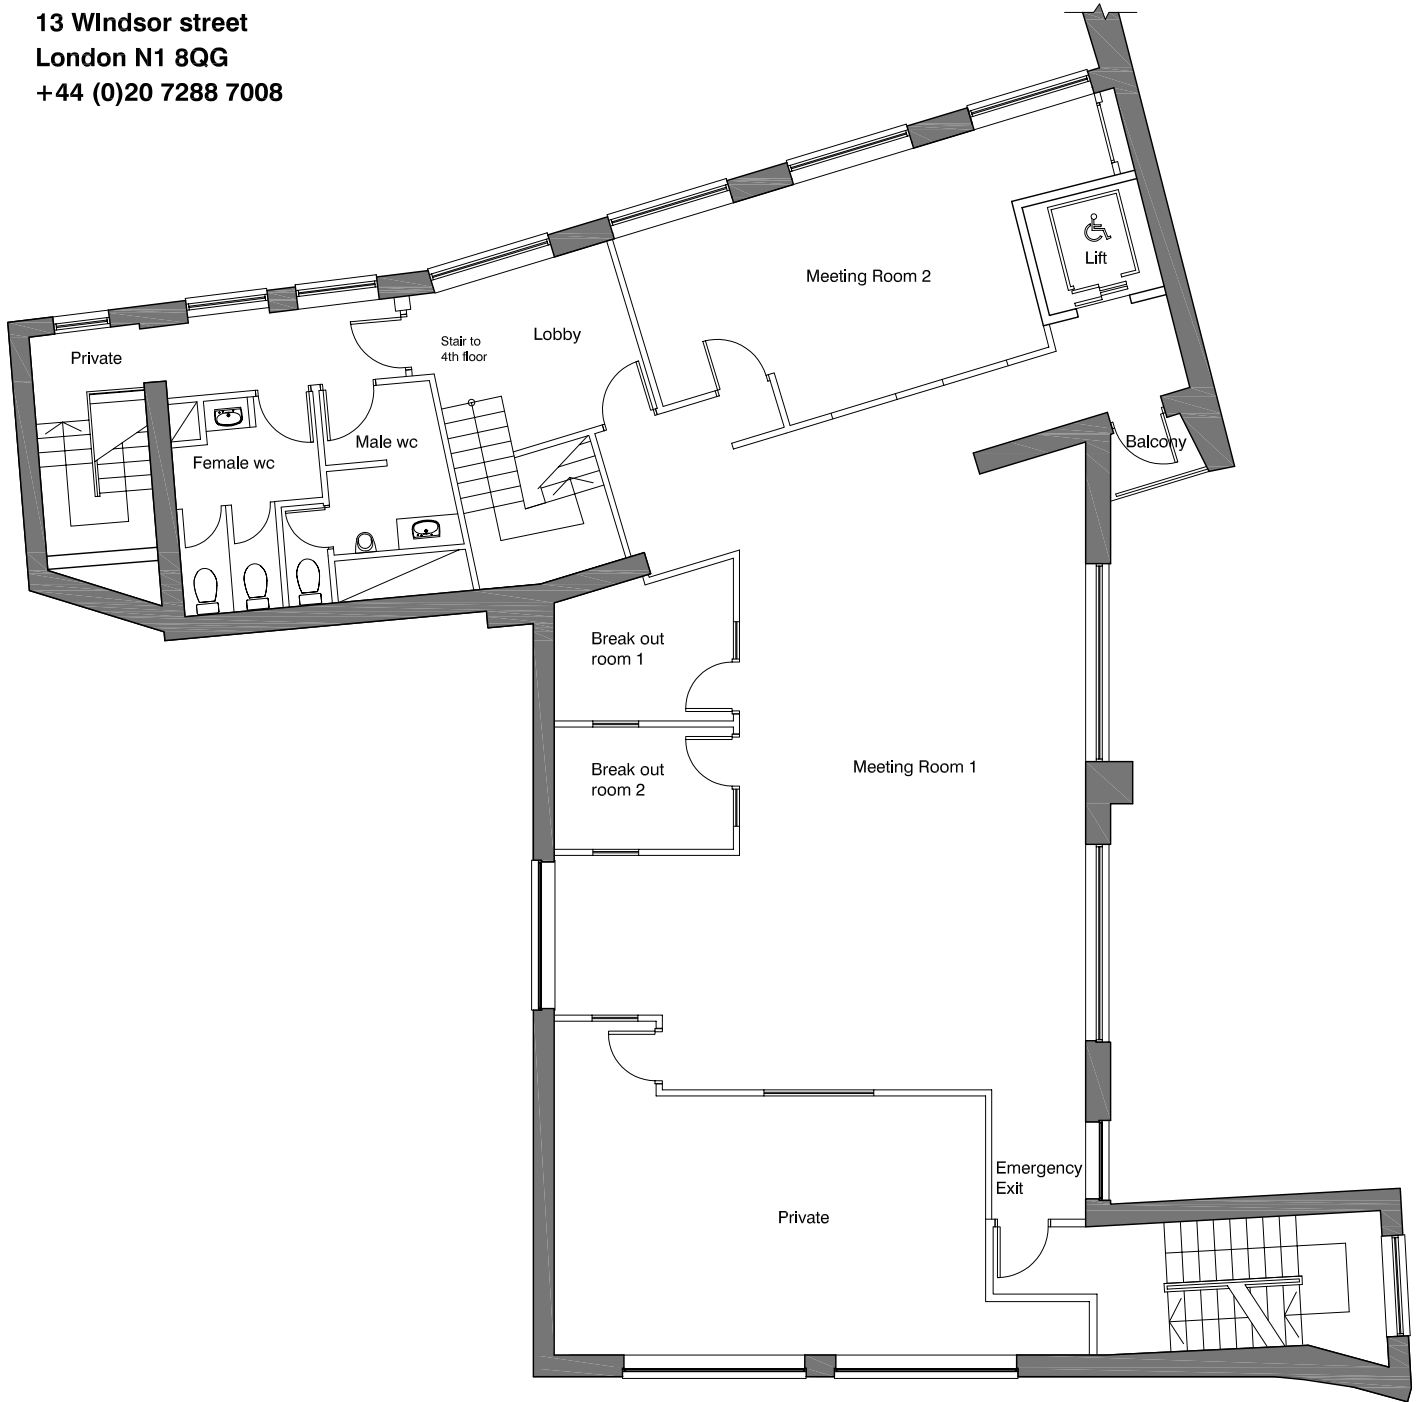

3rd floor

The Window Venue Hire
 13 Windsor street
 London N1 8QG
 +44 (0)20 7288 7008

Capacity

Room	Area	Main Dimensions	Height
Maetin room 1	80.0 sqm	10.00 x 5.50m	3.10m
Meeting Room	24.0 sqm	6.30 x 3.80m	2.80m
Break-out Room 1	9.5 sqm	2.80 x 2.20m	3.00m
Break-out Room 2	9.0 sqm	2.80 x 2.00m	3.00m
Total floor	122.5sqm		